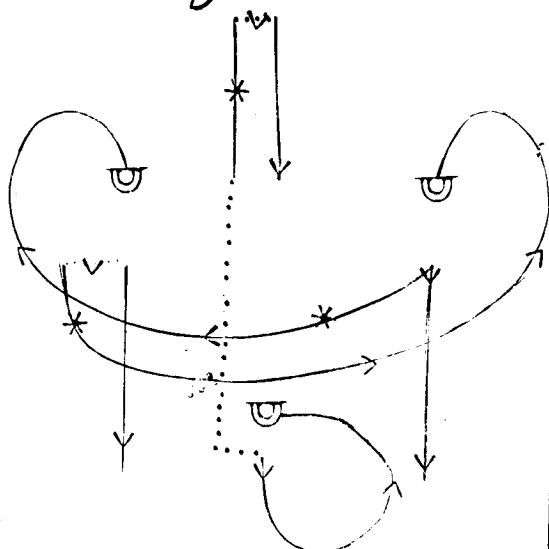

Boree.

An Echoe.

By M^r.

Groscort.

A musical staff in treble clef containing a sequence of notes. Some notes are marked with an asterisk (*). The staff is positioned at the top of the page.

A large musical diagram consisting of a central staff and two large, symmetrical loops. The central staff is oriented vertically and contains a sequence of notes. The two loops are positioned on either side of the central staff, each containing a complex arrangement of notes and lines that form a large, stylized shape. The diagram is oriented vertically on the page.

6/4
 Minuet.

2^d Part.

Fig: 1.

Fig: 2^d.

3^d Part.

Fig: 1.

Fig: 2.

Fig: 3.

Fig: 4.

Fig: 3.

Fig: 4.

Fin